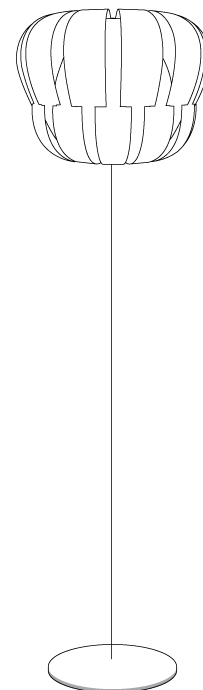

Ø420mm 16 ⁹/₁₆"